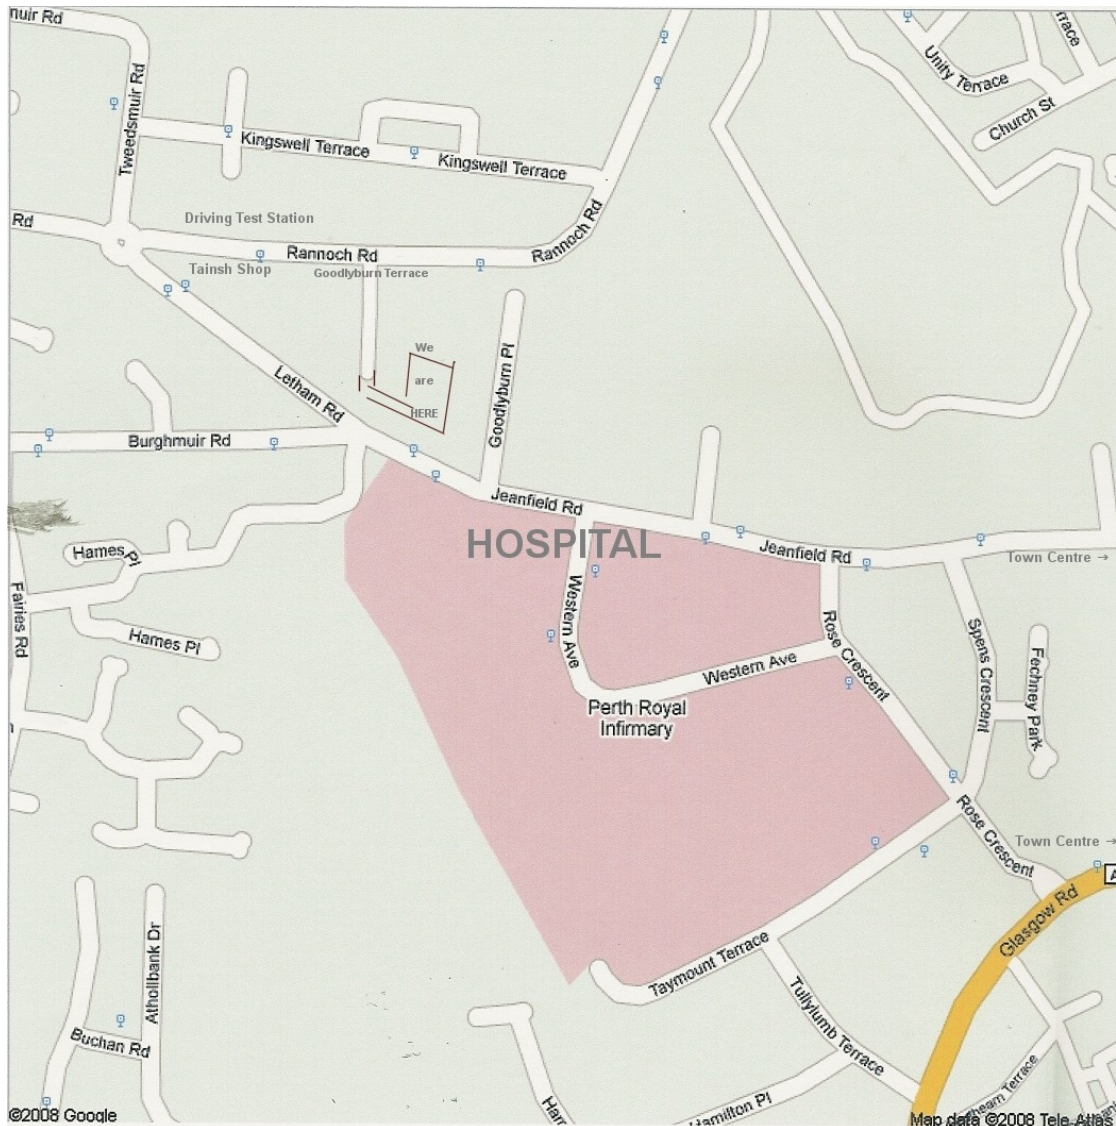

Finding us: the last few hundred yards.

This map has North at the top.

Most car Sat-Nav systems will direct you to PH1 2DG on Rannoch Road.
We are off the end on the un-named lane running south from the section named
Goodyburn Terrace.

Sat-Navs without a post-code facility may direct you to Goodyburn **Place** – you
cannot access us from there.

Approaching on foot from the Railway Station or accommodation on Glasgow Road,
you will find a path from the Jeanfield Road / Letham Road junction.