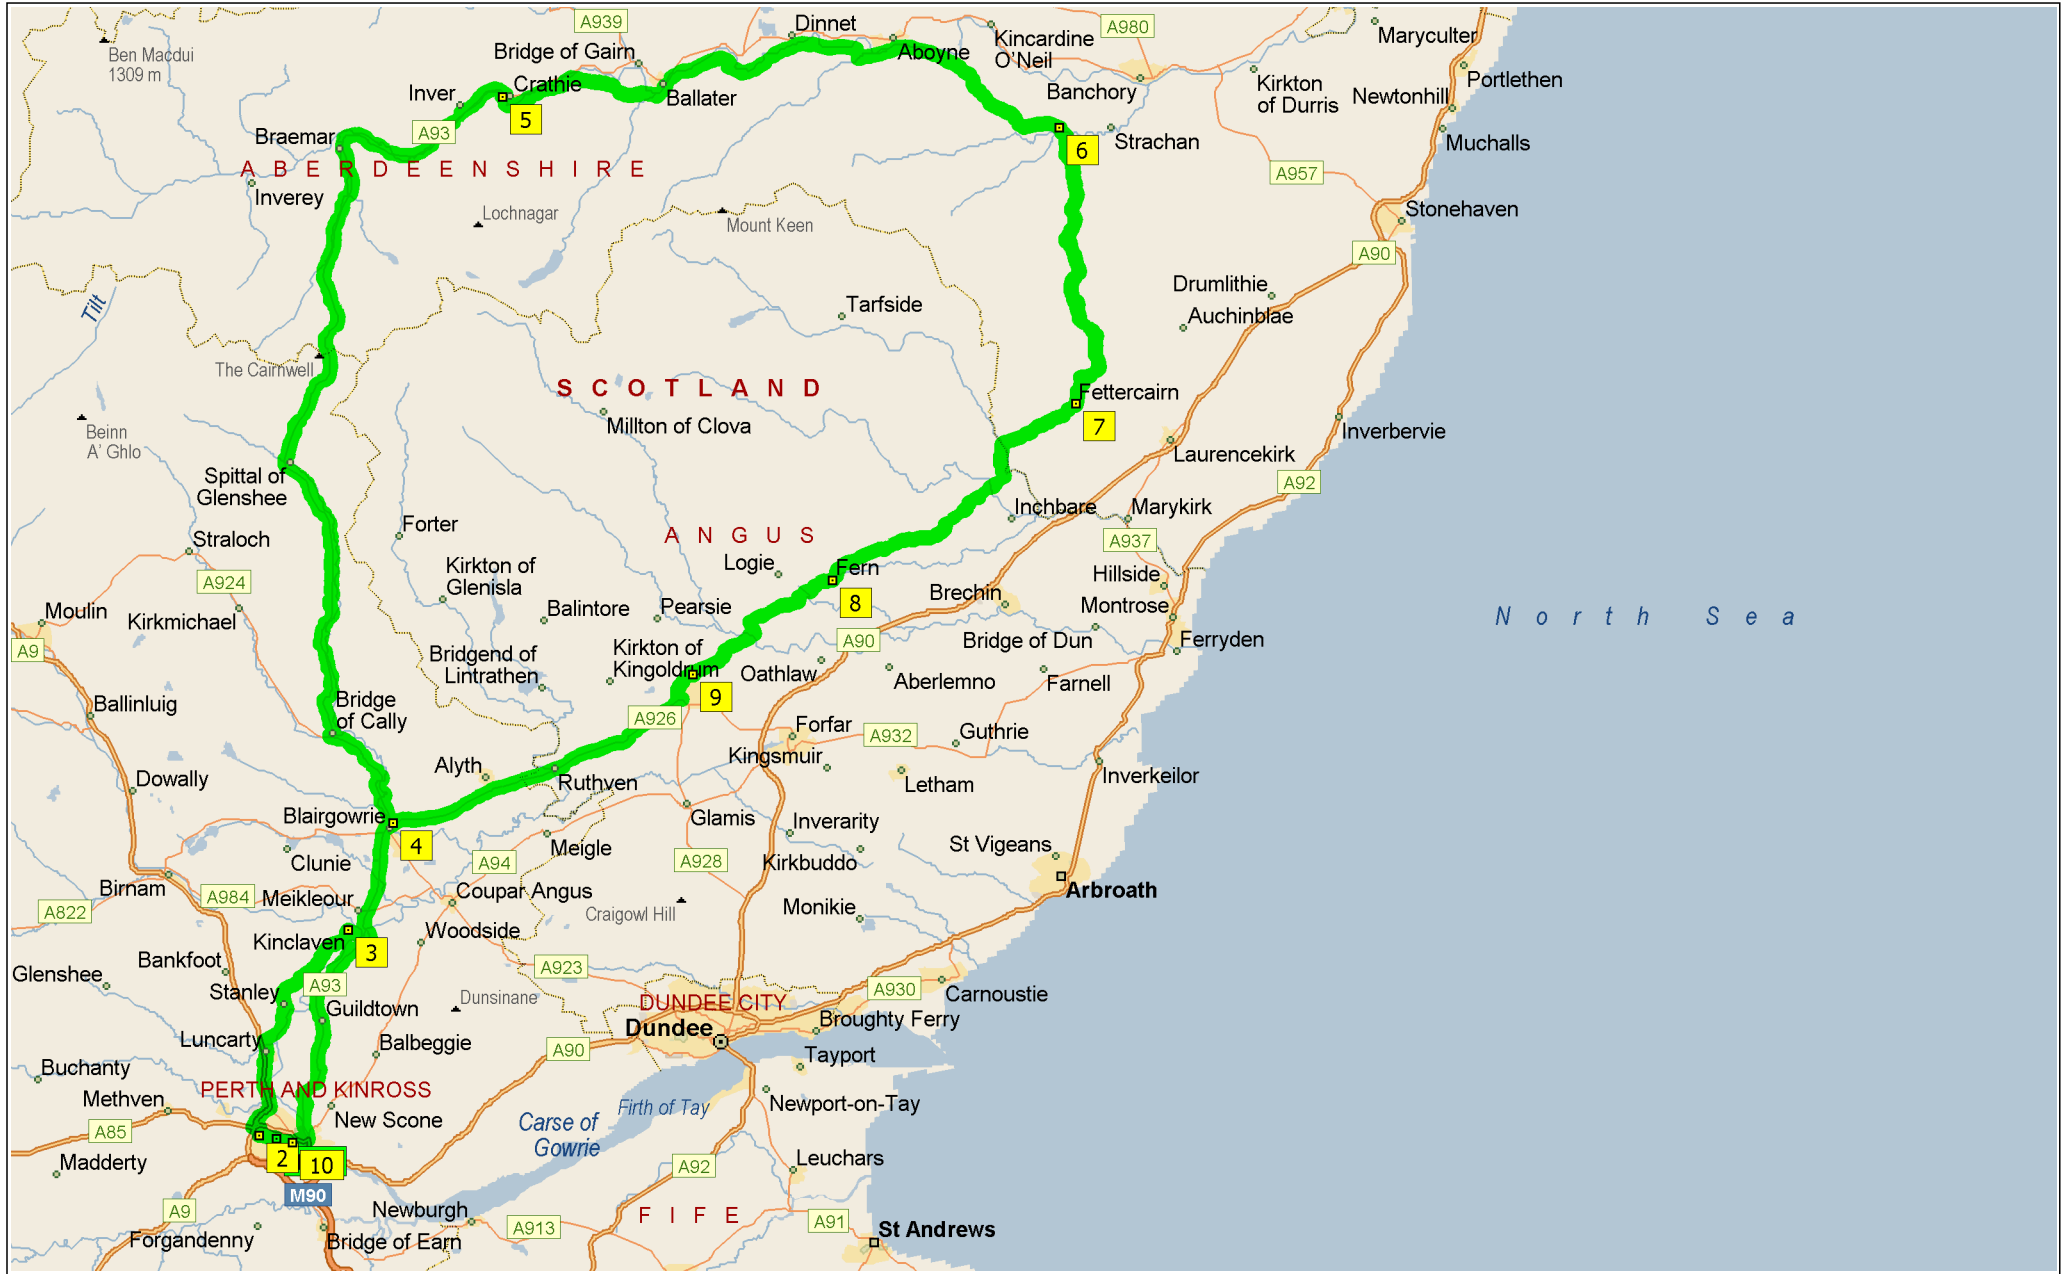

Route 2 Glenshee, Royal Deeside, Cairn o'Mount

0 mi 10 20 30